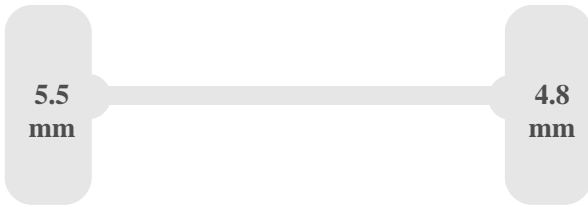

First axle

- disk
- coil_spring