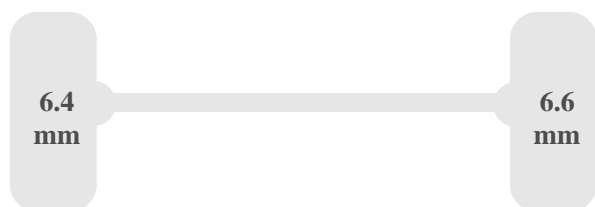

First axle

- disk
- coil_spring