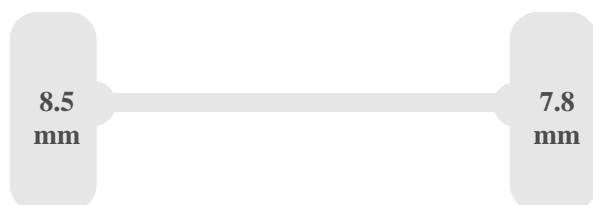

Towing capacity 2500 kg

Engine information

Transmission Automatic
Fuel type Diesel
Horsepower 160 PK
Engine Euro standard Euro 6
Number of gears 9
Cylinder capacity 1950 CC
AdBlue

Cabin

Seats 5

Cabin interior

Electrically Folding Mirrors
Bluetooth
Electrically Adjustable Mirrors
Electric Windows
Multifunction Steering Wheel
Radio
Power Steering

Cabin exterior

LED Daytime Running Lights
LED Headlights

Safety options

Rearview Camera
Cruise Control
ESP
Traction Control

Assen

First axle
• disk
• coil_spring

Second axle
• disk
• coil_spring